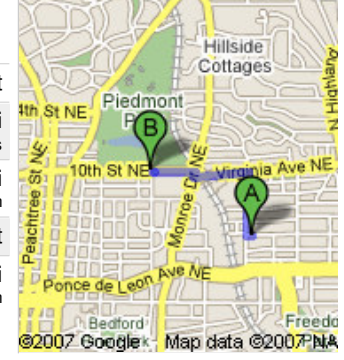

Start **737 Greenwood Ave NE**  
**Atlanta, GA 30306**  
End **10th St NE**  
Travel **1.0 mi – about 4 mins**

Notes **PIEDMONT PARK**

**A** 737 Greenwood Ave NE  
Atlanta, GA 30306  
Drive: 1.0 mi – about 4 mins

- 1. Head **west** on **Greenwood Ave NE** toward **Ponce de Leon Pl NE** 180 ft
- ➔ 2. Turn **right** at **Ponce de Leon Pl NE** 0.4 mi  
2 mins
- ⬅ 3. Turn **left** at **Virginia Ave NE** 0.3 mi  
1 min
- ➔ 4. Turn **right** at **Monroe Dr NE** 190 ft
- ⬅ 5. Turn **left** at **10th St NE** 0.2 mi  
1 min

**B** 10th St NE

These directions are for planning purposes only. You may find that construction projects, traffic, or other events may cause road conditions to differ from the map results.

Map data ©2008 NAVTEQ™

**Overview**

**Start**

**End**

Map data ©2008 NAVTEQ™