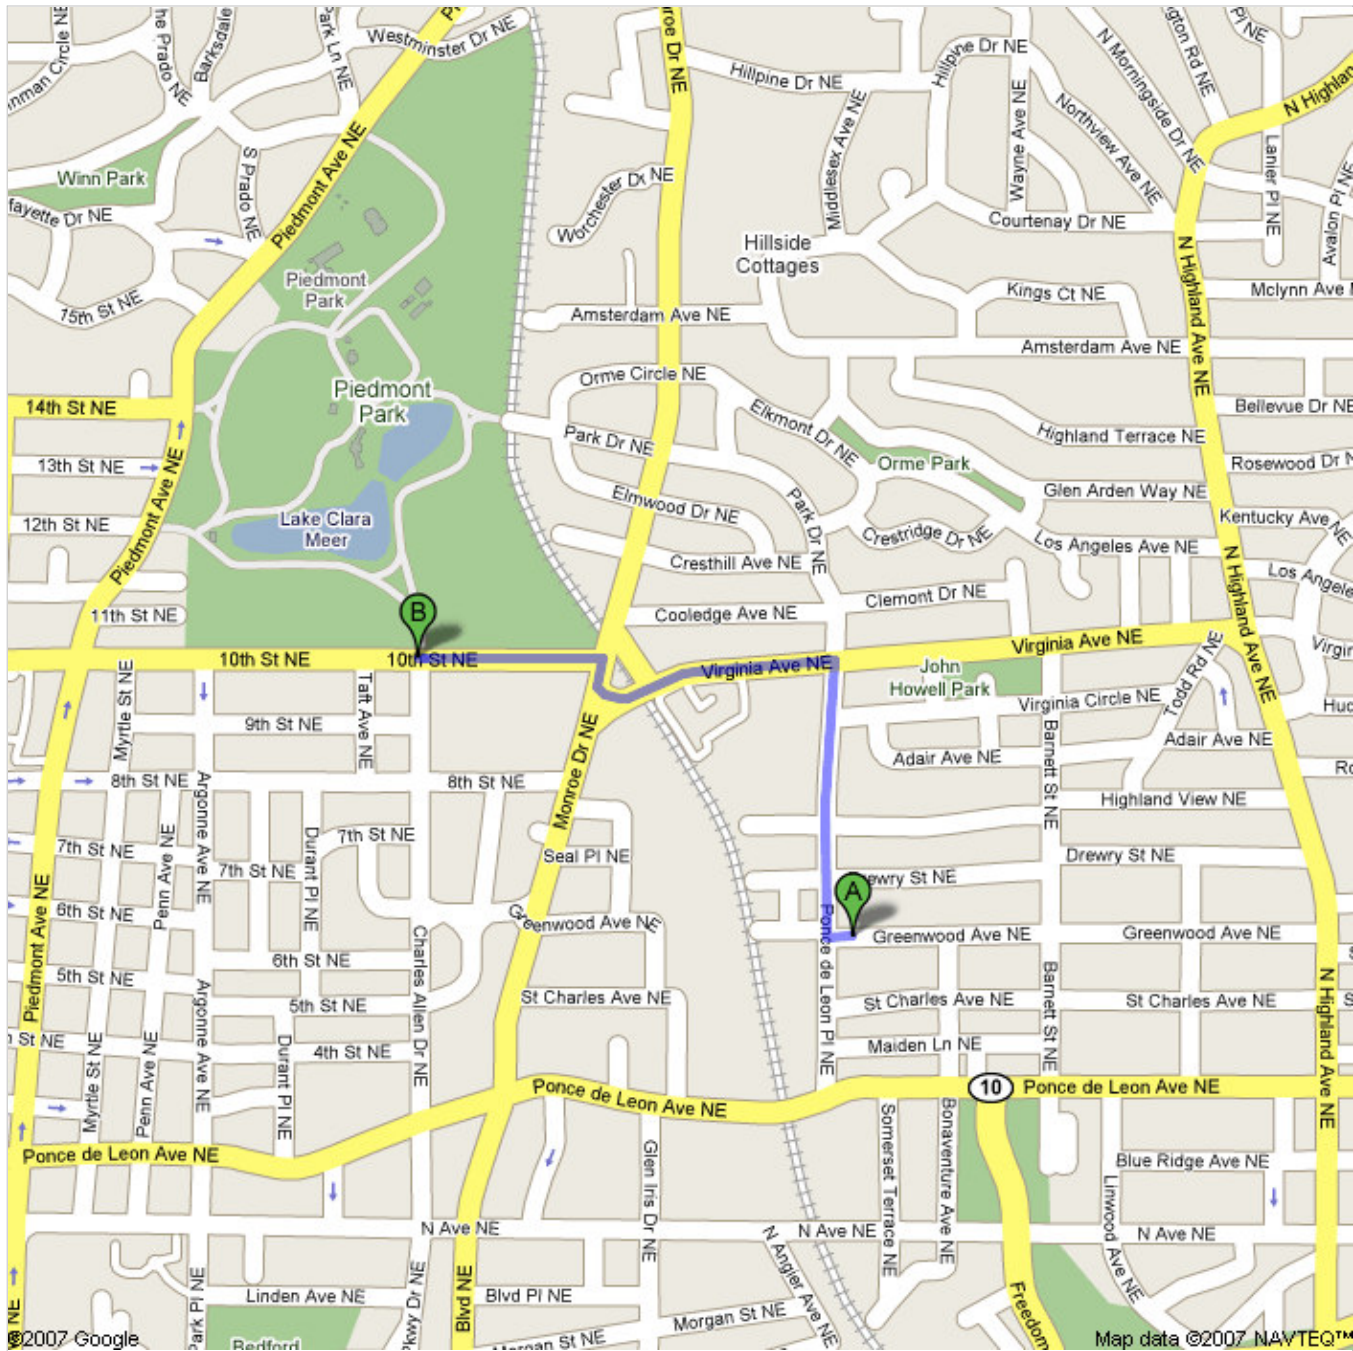

Start **737 Greenwood Ave NE**  
**Atlanta, GA 30306**  
End **10th St NE**  
Travel **1.0 mi – about 4 mins**

Notes **PIEDMONT PARK**

**A** 737 Greenwood Ave NE  
Atlanta, GA 30306  
Drive: 1.0 mi – about 4 mins

- 1. Head **west** on **Greenwood Ave NE** toward **Ponce de Leon Pl NE** 180 ft
- ➔ 2. Turn **right** at **Ponce de Leon Pl NE** 0.4 mi  
2 mins
- ⬅ 3. Turn **left** at **Virginia Ave NE** 0.3 mi  
1 min
- ➔ 4. Turn **right** at **Monroe Dr NE** 190 ft
- ⬅ 5. Turn **left** at **10th St NE** 0.2 mi  
1 min

**B** 10th St NE

These directions are for planning purposes only. You may find that construction projects, traffic, or other events may cause road conditions to differ from the map results.

Map data ©2008 NAVTEQ™

**Overview**

**Start**

**End**

Map data ©2008 NAVTEQ™