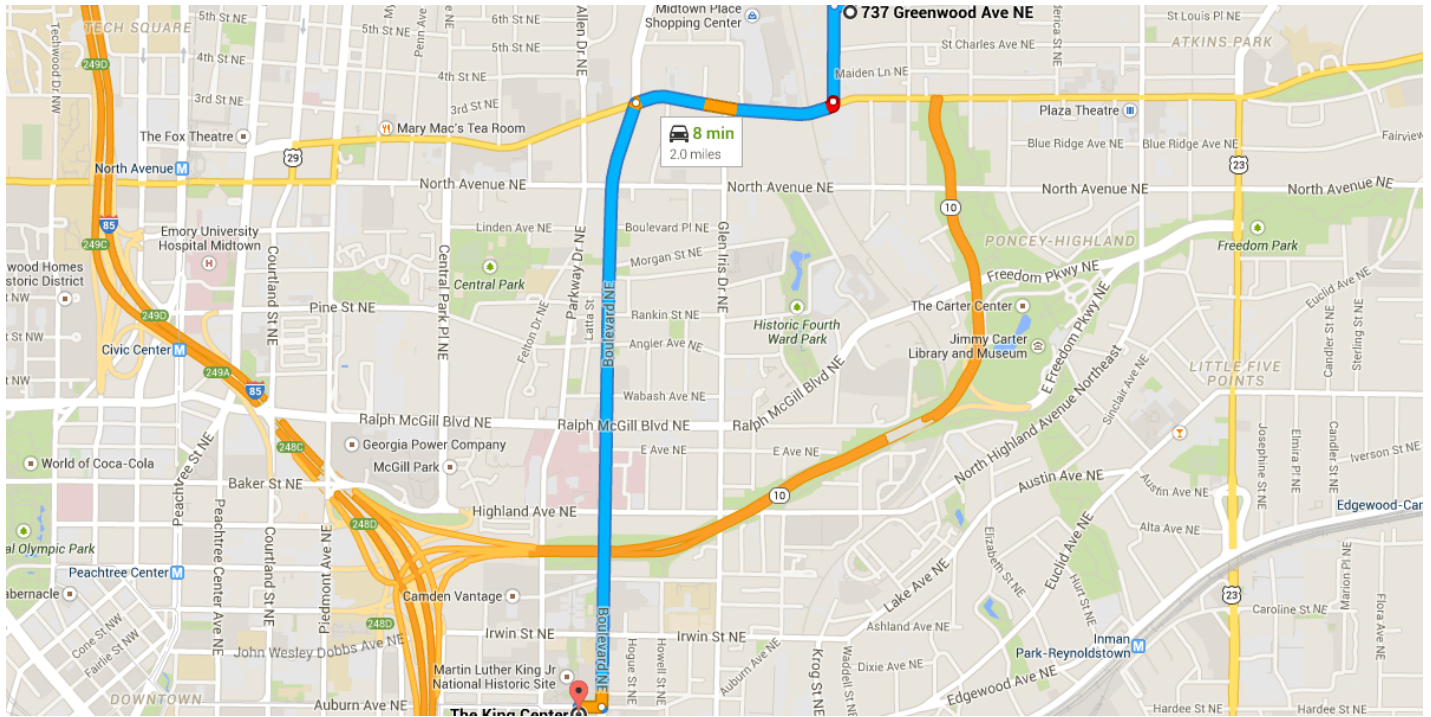

Directions from 737 Greenwood Ave NE to The King Center

o 737 Greenwood Ave NE

Atlanta, GA 30306

1. Head west on Greenwood Ave NE toward Ponce De Leon Pl NE

↑ 177 ft

2. Turn left onto Ponce De Leon Pl NE

↶ 0.2 mi

3. Turn right onto Ponce De Leon Ave NE

↷ 0.4 mi

4. Take the 3rd left onto Boulevard NE

↶ 1.3 mi

5. Turn right onto Auburn Ave NE

↷ 246 ft
 ⓘ Destination will be on the left

o The King Center

449 Auburn Avenue Northeast, Atlanta, GA 30312

These directions are for planning purposes only. You may find that construction projects, traffic, weather, or other events may cause conditions to differ from the

map results, and you should plan your route accordingly. You must obey all signs or notices regarding your route.