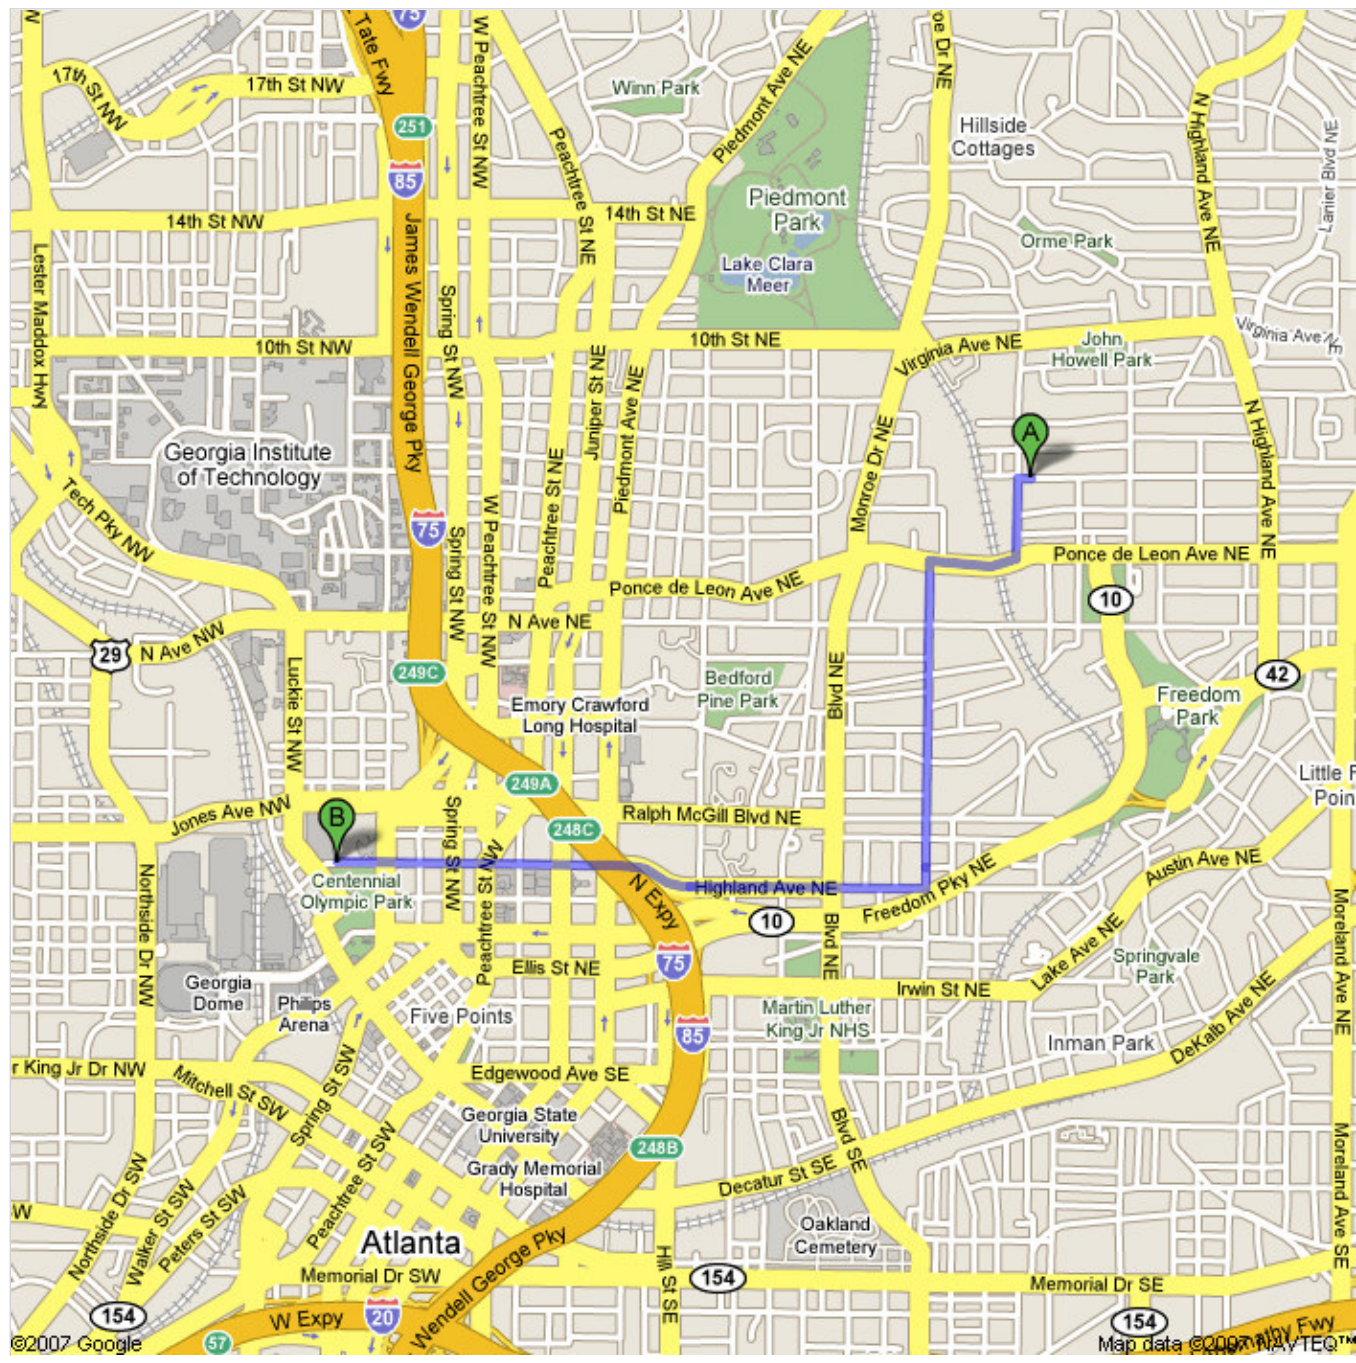

Start **737 Greenwood Ave NE**
Atlanta, GA 30306
End **225 Baker St NW**
Atlanta, GA 30313
Travel **2.8 mi – about 14 mins**

Notes Georgia Aquarium

A 737 Greenwood Ave NE
Atlanta, GA 30306

Drive: 2.8 mi – about 14 mins

- | | |
|--|------------------|
| 1. Head west on Greenwood Ave NE toward Ponce de Leon Pl NE | 180 ft |
| ← 2. Turn left at Ponce de Leon Pl NE | 0.2 mi
1 min |
| → 3. Turn right at Ponce de Leon Ave NE | 0.2 mi
1 min |
| ← 4. Turn left at Glen Iris Dr NE | 0.8 mi
4 mins |
| → 5. Turn right at Highland Ave NE | 0.6 mi
2 mins |
| 6. Continue on Baker Highland Conn NE | 0.2 mi
1 min |
| 7. Continue on Baker St NE | 0.7 mi
5 mins |

B 225 Baker St NW
Atlanta, GA 30313

These directions are for planning purposes only. You may find that construction projects, traffic, or other events may cause road conditions to differ from the map results.

Map data ©2008 NAVTEQ™, Sanborn

Overview

Start

End

Map data ©2008 NAVTEQ™, Sanborn