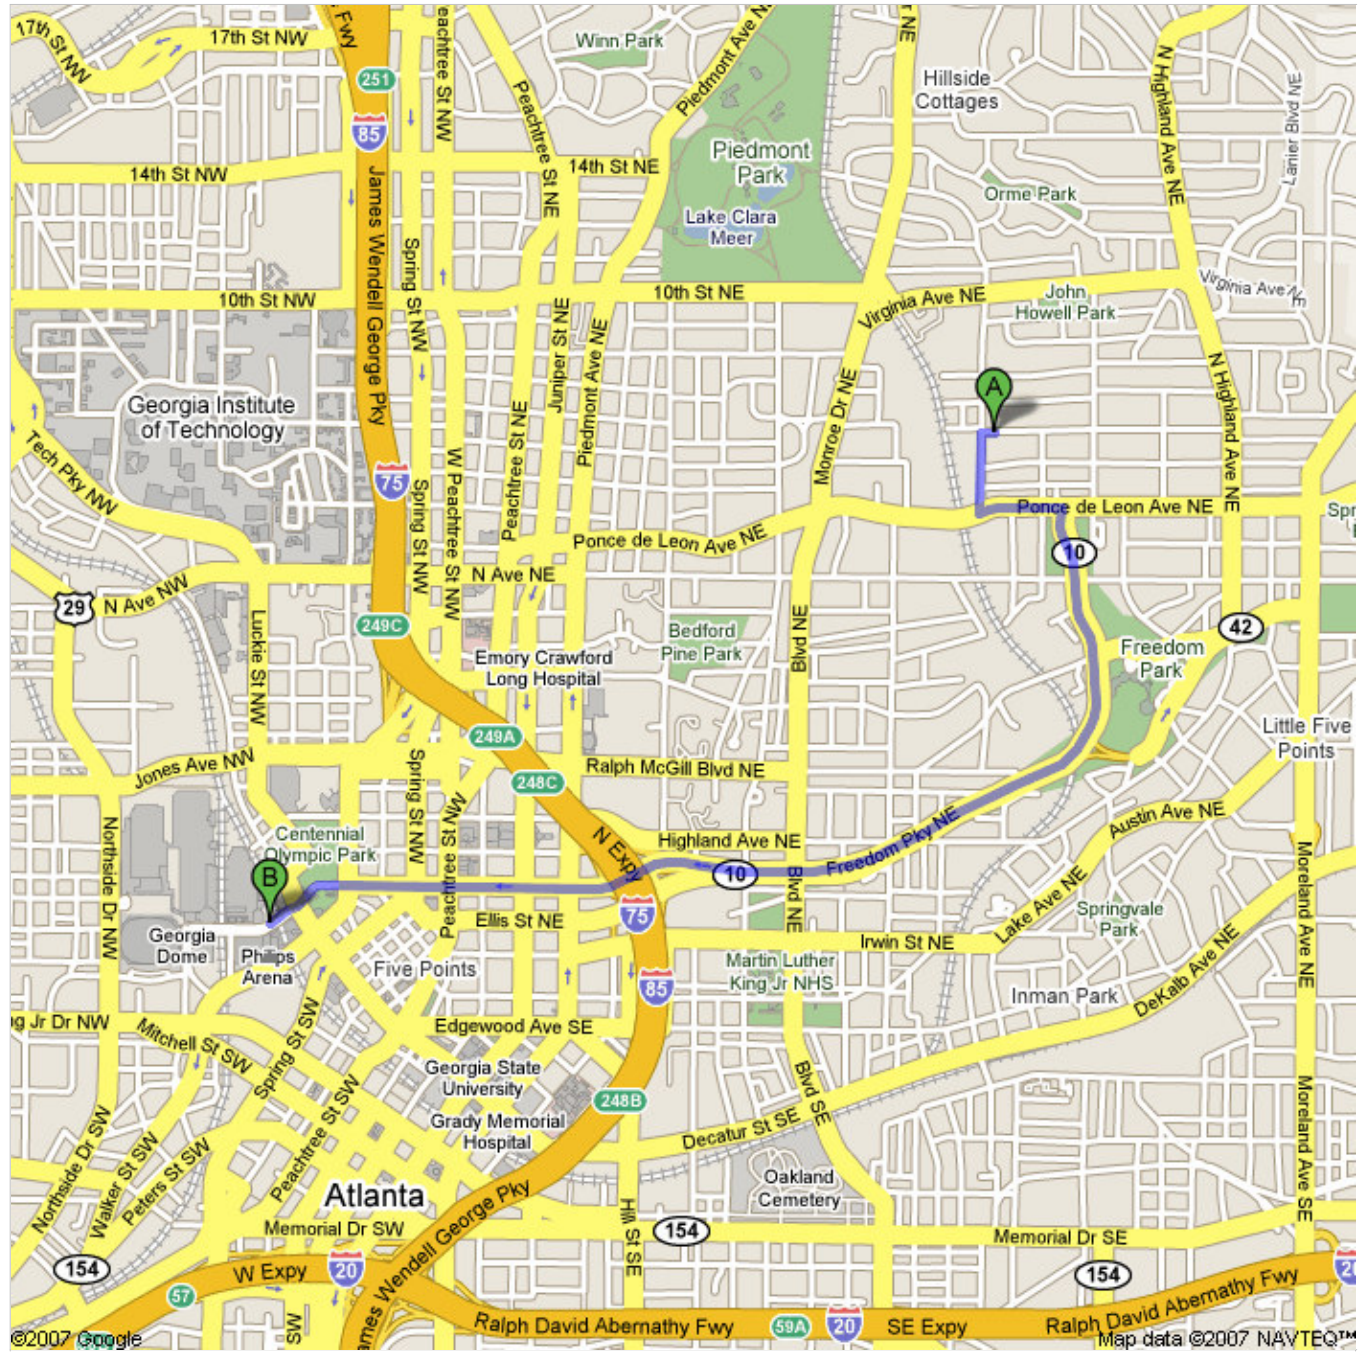

Start **737 Greenwood Ave NE**
Atlanta, GA 30306

End **285 Andrew Young**
International Blvd NW
Atlanta, GA 30313

Travel **3.3 mi – about 11 mins**

Notes GEORGIA WORLD CONGRESS CENTER

A 737 Greenwood Ave NE
Atlanta, GA 30306

Drive: 3.3 mi – about 11 mins

- | | |
|---|------------------|
| 1. Head west on Greenwood Ave NE toward Ponce de Leon Pl NE | 180 ft |
| ← 2. Turn left at Ponce de Leon Pl NE | 0.2 mi
1 min |
| ← 3. Turn left at Ponce de Leon Ave NE | 0.2 mi
2 mins |
| → 4. Turn right at Freedom Pkwy NE | 1.7 mi
4 mins |
| 5. Continue on Andrew Young Int'l Blvd NE (signs for World Congress Center/Int'l Blvd) | 1.1 mi
5 mins |

B 285 Andrew Young International Blvd NW
Atlanta, GA 30313

These directions are for planning purposes only. You may find that construction projects, traffic, or other events may cause road conditions to differ from the map results.

Map data ©2008 NAVTEQ™, Sanborn

Overview

Start

End

Map data ©2008 NAVTEQ™, Sanborn