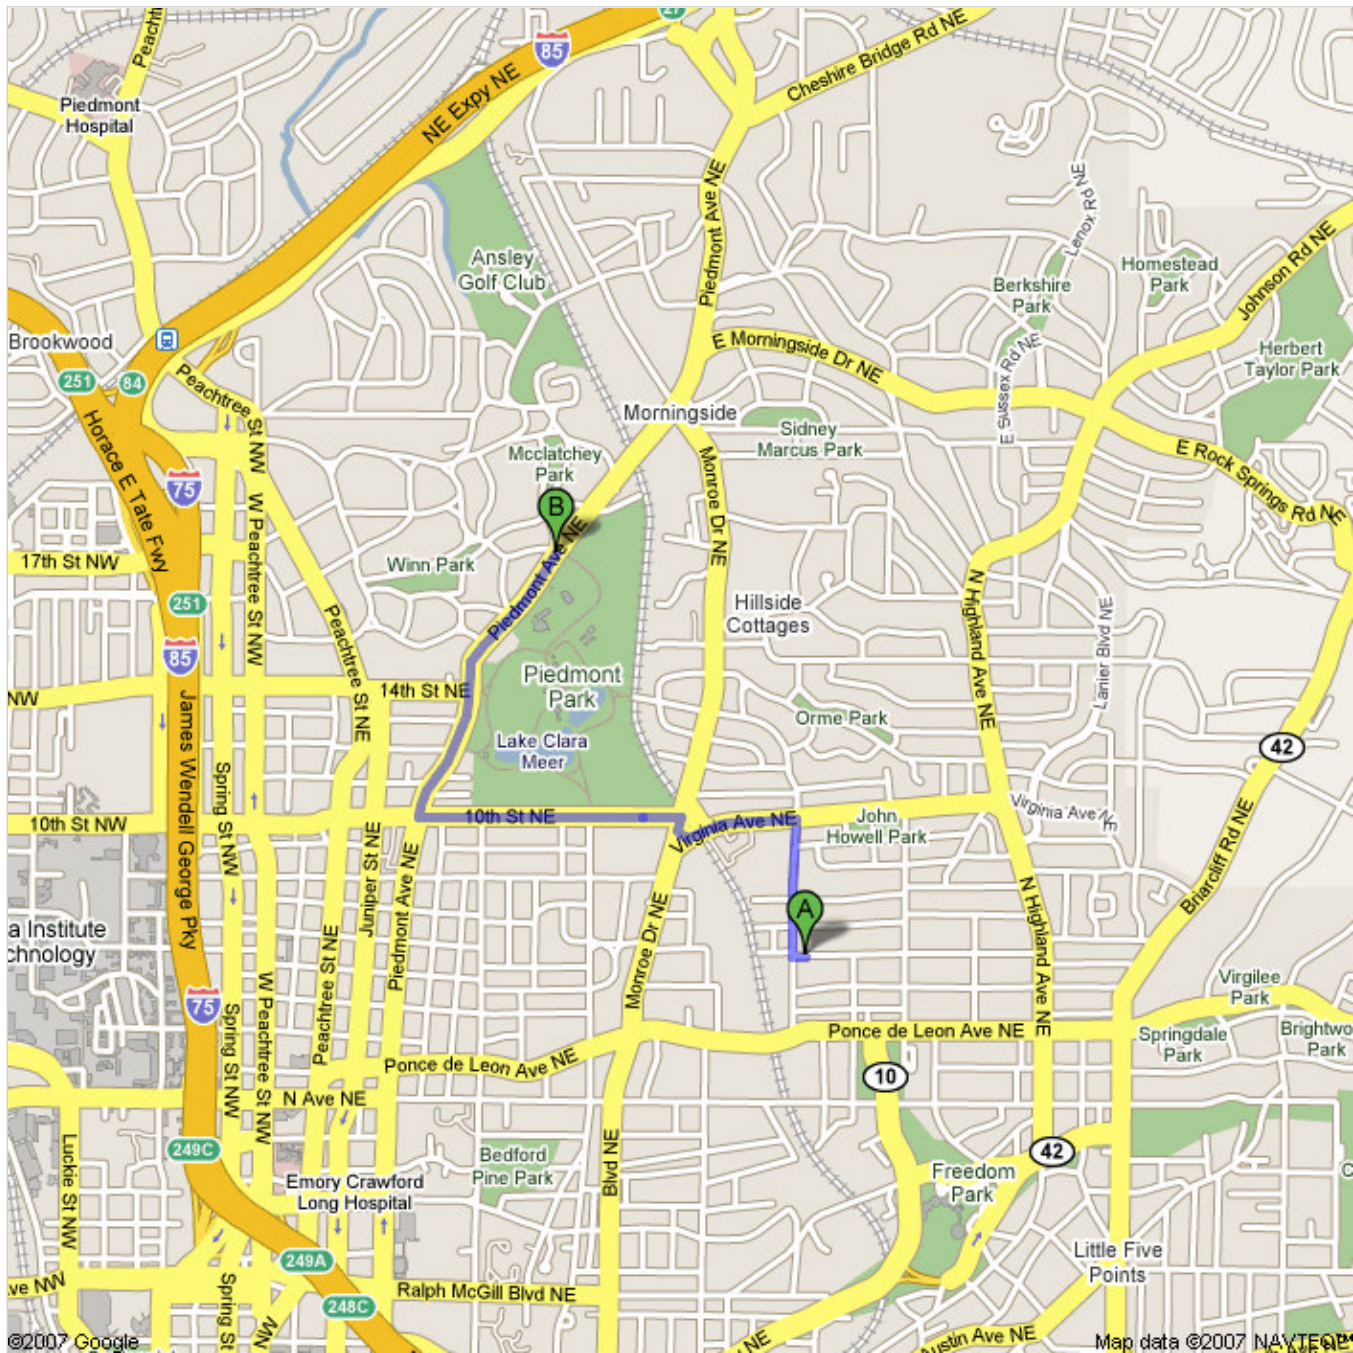

Start **737 Greenwood Ave NE**  
**Atlanta, GA 30306**  
End **1345 Piedmont Ave NE**  
**Atlanta, GA 30309**  
Travel **2.2 mi – about 7 mins**

Notes Atlanta Botanical Garden

**737 Greenwood Ave NE**  
**Atlanta, GA 30306**  
Drive: 2.2 mi – about 7 mins

- 1. Head **west** on **Greenwood Ave NE** toward **Ponce de Leon Pl NE** 180 ft
- ➔ 2. Turn **right** at **Ponce de Leon Pl NE** 0.4 mi  
2 mins
- ⬅ 3. Turn **left** at **Virginia Ave NE** 0.3 mi  
1 min
- ➔ 4. Turn **right** at **Monroe Dr NE** 190 ft
- ⬅ 5. Turn **left** at **10th St NE** 0.7 mi  
2 mins
- ➔ 6. Turn **right** at **Piedmont Ave NE** 0.8 mi  
2 mins

**1345 Piedmont Ave NE**  
**Atlanta, GA 30309**

These directions are for planning purposes only. You may find that construction projects, traffic, or other events may cause road conditions to differ from the map results.

Map data ©2008 NAVTEQ™

**Overview**

**Start**

**End**

Map data ©2008 NAVTEQ™